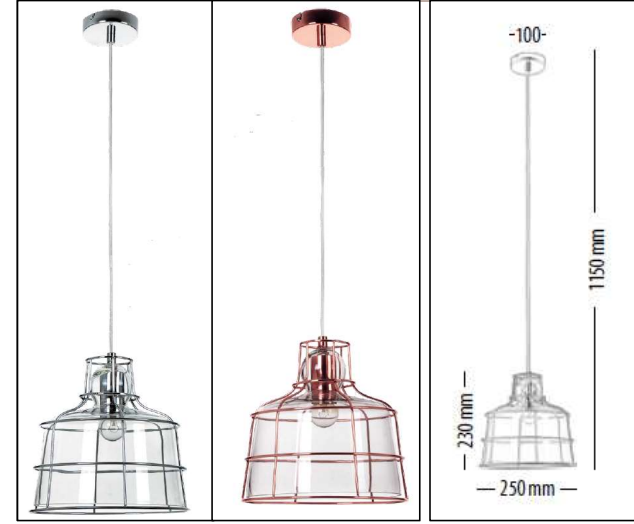

Lumière 2017 - 2018

shtorm
GROUP

Item: SG-LT-I-BTP

Item: SG-LT-I-BTP

Item: SG-LT-I-BTP

P0191-6A

Description: Pendant Lamp
Material: Pure Aluminium
Watts: 22w
Led Input: Ac 90-260vac 50/60hz Ip20
Colour: Silver White Black
Product Size(mm): 800*58*150

P0191-9A

Description: Pendant Lamp
Material: Pure Aluminium
Watts: 40w
Led Input: Ac 90-260vac 50/60hz Ip20
Colour: Silver White Black
Product Size(mm): 1200*58*150

PL019-750B

Description: Pendant Lamp
Material: Pure Aluminium
Watts: 50w
Led Input: Ac 90-260vac 50/60hz Ip20
Colour: Coffee
Product Size(mm): Φ750*295h

PL019-600B

Description: Pendant Lamp
Material: Pure Aluminium
Watts: 40w
Led Input: Ac 90-260vac 50/60hz Ip20
Colour: Coffee
Product Size(mm): Φ600x270h

Item: SG-LT-JYL

P0184-5A

Description: Pendant Lamp

Material: Pure Aluminium