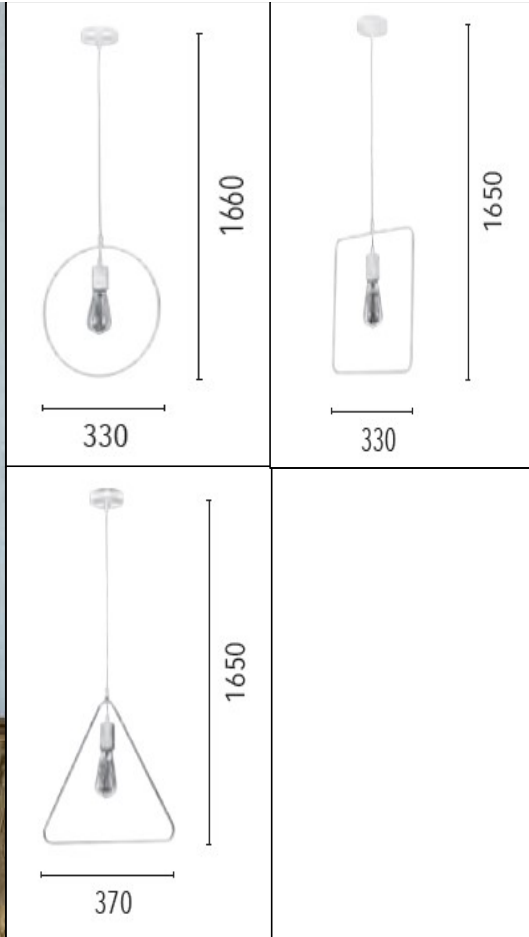

Lumière 2017 - 2018

shtorm
GROUP

Item: SG-LT-I-BTP

Item: SG-LT-I-BTP

Item: SG-LT-I-BTP

P0191-6A

Description: Pendant Lamp
Material: Pure Aluminium
Watts: 22w
Led Input: Ac 90-260vac 50/60hz Ip20
Colour: Silver White Black
Product Size(mm): 800*58*150

P0191-9A

Description: Pendant Lamp
Material: Pure Aluminium
Watts: 40w
Led Input: Ac 90-260vac 50/60hz Ip20
Colour: Silver White Black
Product Size(mm): 1200*58*150

PL019-750B

Description: Pendant Lamp
Material: Pure Aluminium
Watts: 50w
Led Input: Ac 90-260vac 50/60hz Ip20
Colour: Coffee
Product Size(mm): Φ750*295h

PL019-600B

Description: Pendant Lamp
Material: Pure Aluminium
Watts: 40w
Led Input: Ac 90-260vac 50/60hz Ip20
Colour: Coffee
Product Size(mm): Φ600x270h

Item: SG-LT-JYL

P0184-5A

Description: Pendant Lamp

Material: Pure Aluminium

Led Input: Ac 90-260vac 50/60hz Ip20

Colour: Black+ Gold

Product Size(mm): 1200*52*1200

22621

- ↑ 1000 mm
 - ↔ 230 mm
 - ⊙ 1 x E27 max 60W
- shade 80105

22591

- ↑ 1000 mm
 - ↔ 230 mm
 - ⊙ 1 x E27 max 60W
- shade 80106