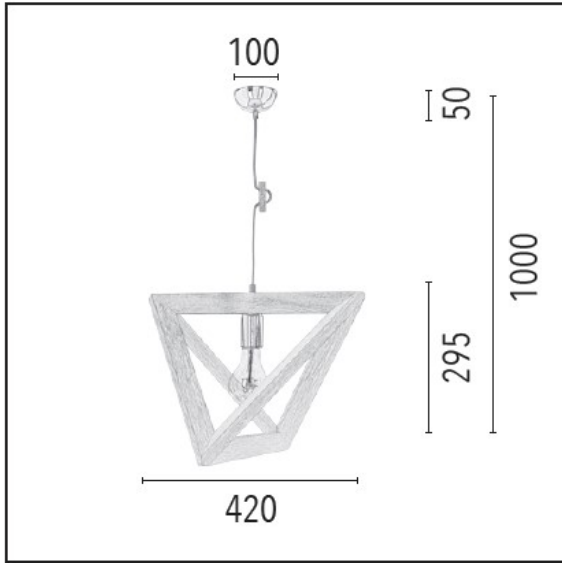

Lumière 2017 - 2018

shtorm
GROUP

Item: SG-LT-I-BTP

Item: SG-LT-I-BTP

Item: SG-LT-I-BTP

P0191-6A

Description: Pendant Lamp
Material: Pure Aluminium
Watts: 22w
Led Input: Ac 90-260vac 50/60hz Ip20
Colour: Silver White Black
Product Size(mm): 800*58*150

PL019-600B

Description: Pendant Lamp
Material: Pure Aluminium
Watts: 40w
Led Input: Ac 90-260vac 50/60hz Ip20
Colour: Coffee
Product Size(mm): Φ600x270h

Item: SG-LT-JYL

P0184-5A

Description: Pendant Lamp

Material: Pure Aluminium