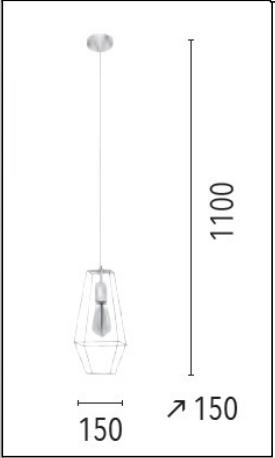

Lumière 2017 - 2018

shtorm
GROUP

Item: SG-LT-I-BTP

Item: SG-LT-I-BTP

Item: SG-LT-I-BTP

P0191-6A

Description: Pendant Lamp
Material: Pure Aluminium
Watts: 22w
Led Input: Ac 90-260vac 50/60hz Ip20
Colour: Silver White Black
Product Size(mm): 800*58*150

P0191-9A

Description: Pendant Lamp
Material: Pure Aluminium
Watts: 40w
Led Input: Ac 90-260vac 50/60hz Ip20
Colour: Silver White Black
Product Size(mm): 1200*58*150

PL019-750B

Description: Pendant Lamp
Material: Pure Aluminium
Watts: 50w
Led Input: Ac 90-260vac 50/60hz Ip20
Colour: Coffee
Product Size(mm): Φ750*295h

PL019-600B

Description: Pendant Lamp
Material: Pure Aluminium
Watts: 40w
Led Input: Ac 90-260vac 50/60hz Ip20
Colour: Coffee
Product Size(mm): Φ600x270h

Item: SG-LT-JYL

P0184-5A

Description: Pendant Lamp

Material: Pure Aluminium