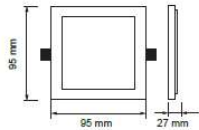

LED PANELS

TRIMLESS SERIES

8W
AD PR2408 SQ
3000K WarmWhite
4500K DayWhite
6000K White

15W
AD PR2415 SQ
3000K WarmWhite
4500K DayWhite
6000K White