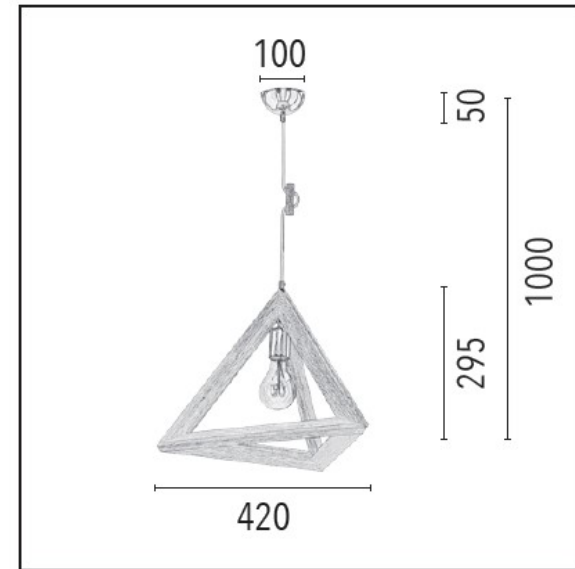

Lumière 2017 - 2018

shtorm
GROUP

Item: SG-LT-I-BTP

Item: SG-LT-I-BTP

Item: SG-LT-I-BTP

P0191-6A

Description: Pendant Lamp
Material: Pure Aluminium
Watts: 22w
Led Input: Ac 90-260vac 50/60hz Ip20
Colour: Silver White Black
Product Size(mm): 800*58*150

P0191-9A

Description: Pendant Lamp
Material: Pure Aluminium
Watts: 40w
Led Input: Ac 90-260vac 50/60hz Ip20
Colour: Silver White Black
Product Size(mm): 1200*58*150

PL019-750B

Description: Pendant Lamp
Material: Pure Aluminium
Watts: 50w
Led Input: Ac 90-260vac 50/60hz Ip20
Colour: Coffee
Product Size(mm): Φ750*295h

PL019-600B

Description: Pendant Lamp
Material: Pure Aluminium
Watts: 40w
Led Input: Ac 90-260vac 50/60hz Ip20
Colour: Coffee
Product Size(mm): Φ600x270h

Item: SG-LT-JYL

P0184-5A

Description: Pendant Lamp

Material: Pure Aluminium