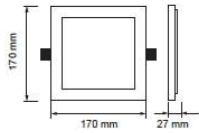

Model No.
 Watts
 Voltage/Frequency
 LED Type
 CRI
 PF
 Beam Angle
 Body Type
 Shape
 Dimension
 Cutting Size

AD PR2408 SQ	AD PR2415 SQ	AD PR2422 SQ
8W	15W	22W
AC:220-240V,50/60Hz	AC:220-240V,50/60Hz	AC:220-240V,50/60Hz
SMD	SMD	SMD
>80	>80	>80
>0.9	>0.9	>0.9
110°D	110°D	110°D
Die Cast Aluminum	Die Cast Aluminum	Die Cast Aluminum
Square	Square	Square
95 x 95x 27mm	145 x145 x 27mm	170 x170 x 27mm
85mm x 85mm	135mm x 135mm	160mm x 160mm