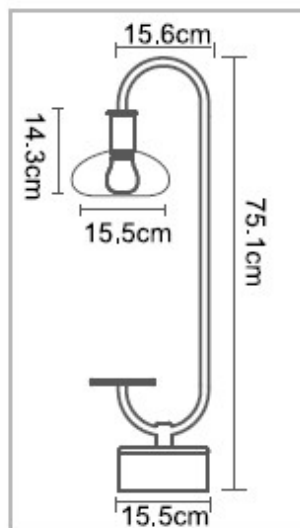

C-SIMPLE Desk Lamp

Item NO:	MH-TD-CX	APPLE LED source parameters	
Color available:	Silver / Black	Power consumption:	7W/8W
Materials:	Iron Marble Glass	Efficiency:	550lm
Power supply:	110V/220V~50/60Hz	Color temperature:	2200-6500K
Holder type:	E27/E26	Beam angle:	300°
Weight:	4.37kg		
Maximal power:	25W