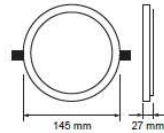

15W
AD PR2415 RD
3000K WarmWhite
4500K DayWhite
6000K White