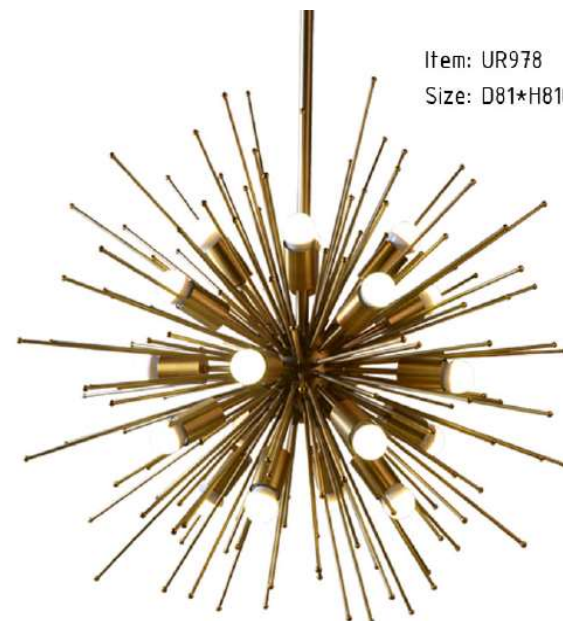

Lumière 2017 - 2018

shtorm
GROUP

Item: SG-LT-I-BTP

Item: SG-LT-I-BTP

Item: SG-LT-I-BTP

P0191-6A

Description: Pendant Lamp
Material: Pure Aluminium
Watts: 22w
Led Input: Ac 90-260vac 50/60hz Ip20
Colour: Silver White Black
Product Size(mm): 800*58*150

PL019-600B

Description: Pendant Lamp
Material: Pure Aluminium
Watts: 40w
Led Input: Ac 90-260vac 50/60hz Ip20
Colour: Coffee
Product Size(mm): Φ600x270h

Item: SG-LT-JYL

P0184-5A

Description: Pendant Lamp

Material: Pure Aluminium

YD-DT1771A
1xE27
Iron, Glass
D130xH415mm

Item: UR982-20
Size: D54*H52CM

Item: UR979-20R
Size: D50*H80CM

Item: UR979-20
Size: D50*H80CM

Item: UR978
Size: D81*H81CM

Item: SG-LT-U2L

Item: C7027B-B
Size: D44*H53CM
Cbm: 0.11

Item: C7027B-W
Size: D44*H53CM
Cbm: 0.11

Item: C7025B-W
Size: D44*H41CM
Cbm: 0.122

Item: C7025 Brass
Size: D44*H41CM
Cbm : 0.122

Item: C7025W-LB
Size: D44*H41CM
Cbm: 0.122

Item: C7026B-W
Size: D38*H38CM
Cbm: 0.1