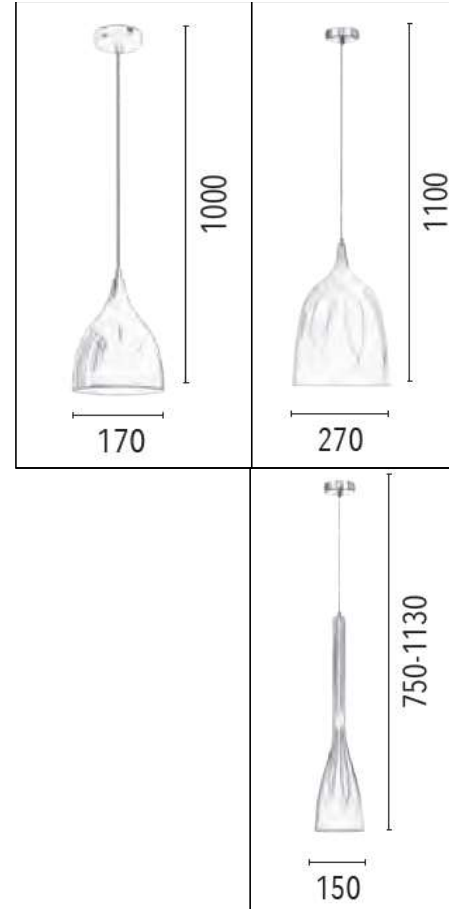

Lumière 2017 - 2018

shtorm
GROUP

Item: SG-LT-I-BTP

Item: SG-LT-I-BTP

Item: SG-LT-I-BTP

P0191-6A

Description: Pendant Lamp
Material: Pure Aluminium
Watts: 22w
Led Input: Ac 90-260vac 50/60hz Ip20
Colour: Silver White Black
Product Size(mm): 800*58*150

P0191-9A

Description: Pendant Lamp
Material: Pure Aluminium
Watts: 40w
Led Input: Ac 90-260vac 50/60hz Ip20
Colour: Silver White Black
Product Size(mm): 1200*58*150

PL019-750B

Description: Pendant Lamp
Material: Pure Aluminium
Watts: 50w
Led Input: Ac 90-260vac 50/60hz Ip20
Colour: Coffee
Product Size(mm): Φ750*295h

PL019-600B

Description: Pendant Lamp
Material: Pure Aluminium
Watts: 40w
Led Input: Ac 90-260vac 50/60hz Ip20
Colour: Coffee
Product Size(mm): Φ600x270h

Item: SG-LT-JYL

P0184-5A

Description: Pendant Lamp

Material: Pure Aluminium

Led Input: Ac 90-260vac 50/60hz Ip20

Colour: Black+ Gold

Product Size(mm): 1200*52*1200

22621

- ↑ 1000 mm
 - ↔ 230 mm
 - ⊙ 1 x E27 max 60W
- shade 80105

22591

- ↑ 1000 mm
 - ↔ 230 mm
 - ⊙ 1 x E27 max 60W
- shade 80106