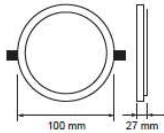

8W
AD PR2408 RD
3000K WarmWhite
4500K DayWhite
6000K White