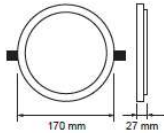

Model No.
 Watts
 Voltage/Frequency
 LED Type
 CRI
 PF
 Beam Angle
 Body Type
 Shape
 Dimension
 Cutting Size

AD PR2408 RD	AD PR2415 RD	AD PR2422 RD
8W	15W	22W
AC:220-240V,50/60Hz	AC:220-240V,50/60Hz	AC:220-240V,50/60Hz
SMD	SMD	SMD
>80	>80	>80
>0.9	>0.9	>0.9
110°D	110°D	110°D
Die Cast Aluminum	Die Cast Aluminum	Die Cast Aluminum
Round	Round	Round
Ø100mm x 27mm	Ø145mm x 27mm	Ø170mm x 27mm
D=Ø90mm	D=Ø135mm	D=Ø160mm