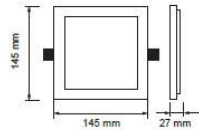

LED PANELS

TRIMLESS SERIES

8W
AD PR2408 SQ
3000K WarmWhite
4500K DayWhite
6000K White

15W
AD PR2415 SQ
3000K WarmWhite
4500K DayWhite
6000K White

22W
AD PR2422 SQ
4949 3000K WarmWhite
4797 4500K DayWhite
4798 6000K White

Model No.
Watts
Voltage/Frequency
LED Type
CRI
PF
Beam Angle
Body Type
Shape
Dimension
Cutting Size

AD PR2408 SQ	AD PR2415 SQ	AD PR2422 SQ
8W	15W	22W
AC:220-240V,50/60Hz	AC:220-240V,50/60Hz	AC:220-240V,50/60Hz
SMD	SMD	SMD
>80	>80	>80
>0.9	>0.9	>0.9
110°D	110°D	110°D
Die Cast Aluminum	Die Cast Aluminum	Die Cast Aluminum
Square	Square	Square
95 x 95x 27mm	145 x145 x 27mm	170 x170 x 27mm
85mm x 85mm	135mm x 135mm	160mm x 160mm

Item: SG-LT-ADX